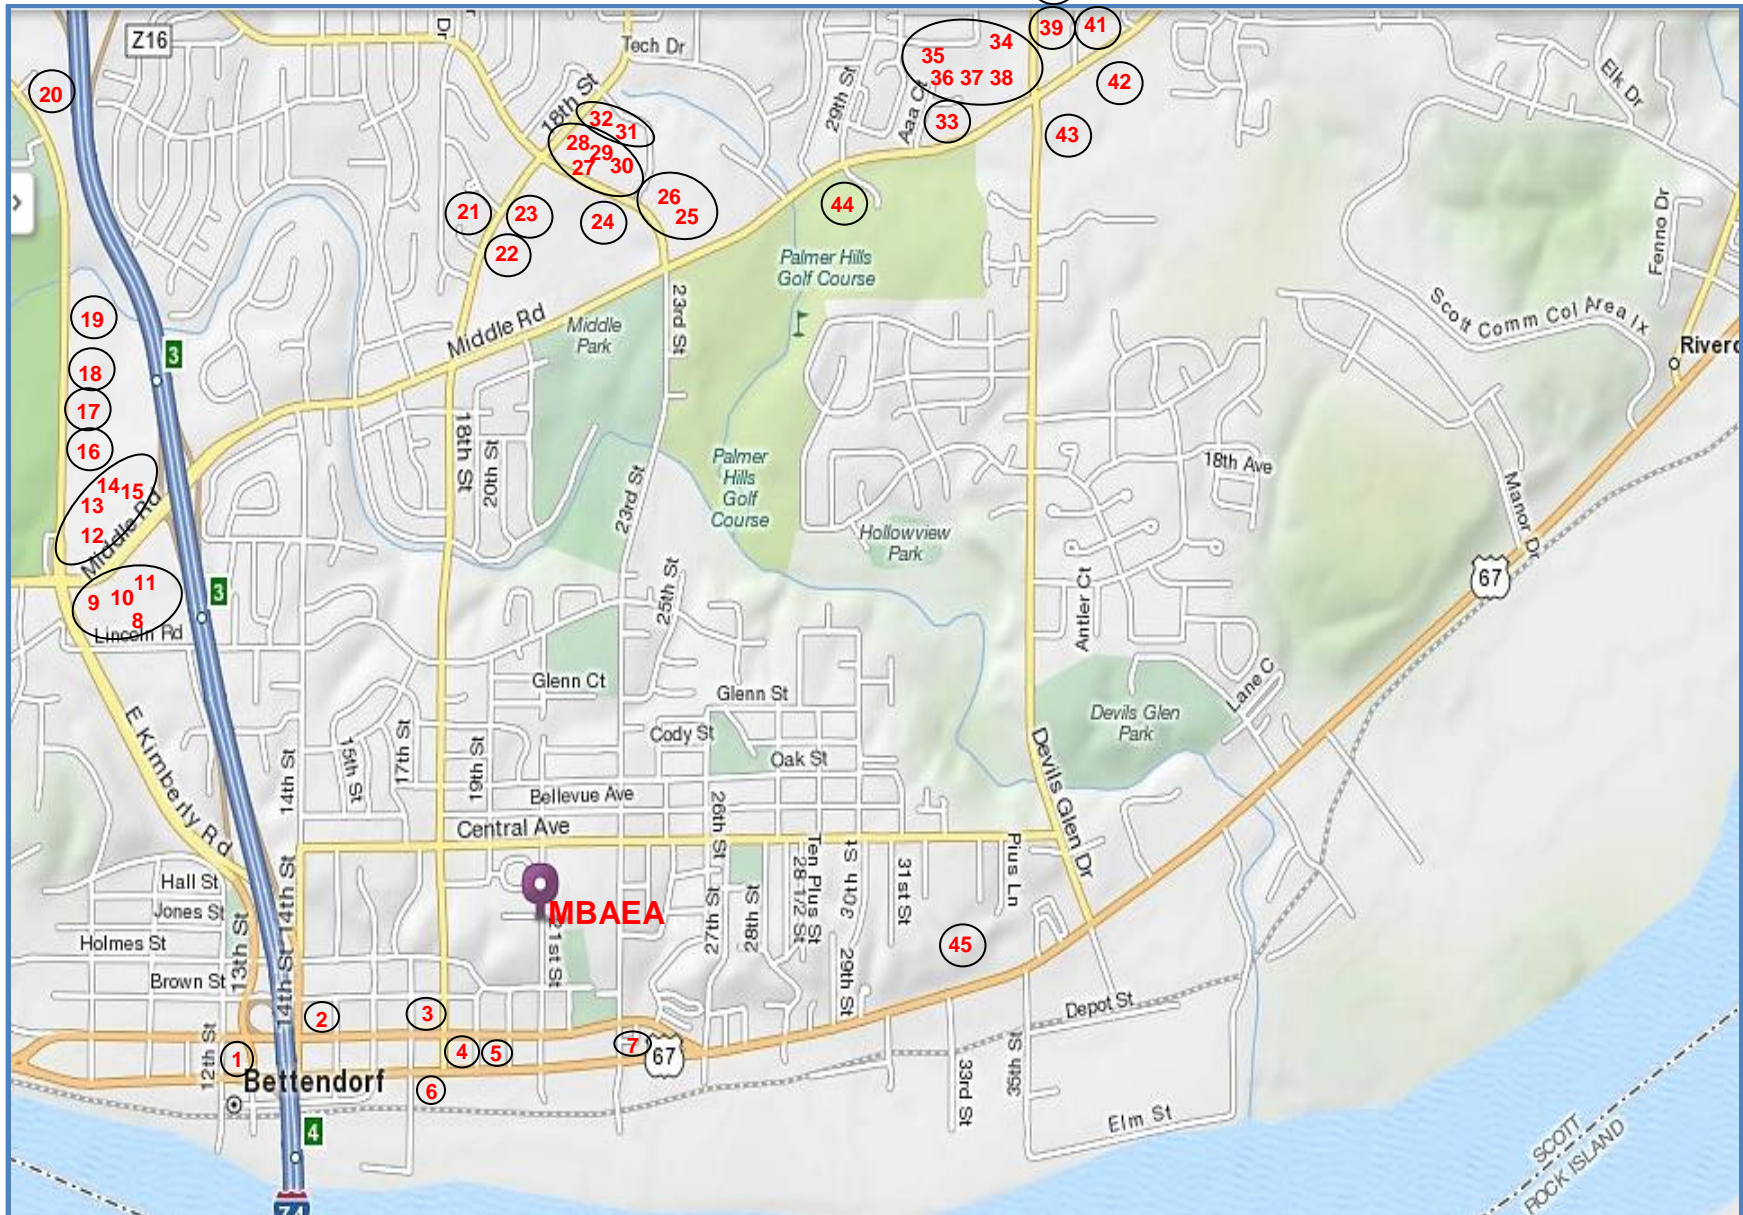

Lunch Locations Around MBAEA as of Jan 2014

1 – Village Inn	9 – Bruegger's Bagel	17 – Waterfront Deli	25 – Happy Joe's	33 – Governor's	41 – Taco Bell
2 – Ross'	10 – Dunn Bros Coffee Bar	18 – Grinders	26 – Azteca 3	34 – Hy-Vee	42 – Arby's
3 – Sport's Fans	11 – Red Ginger Sushi Grill	19 – Fortune Garden	27 – Culvers	35 – Maid Rite	43 – Whitey's
4 – Trattoria Tiramisu	12 – McDonald's	20 – Red Lobster	28 – Hungry Hobo	36 – Papa John's	44 – Palmer Grill (Open to the Public)
5 – Hardee's	13 – China Taste	21 – Harris Pizza	29 – Los Amigos	37 – Panda Garden	45 – Hall of Fame Pizza & Wings
6 – Subway	14 – Schnucks	22 – Jimmy's Pancake House	30 – Pizza Hut Delivery	38 – Subway	46 –
7 – McDonald's	15 – Starbucks	23 – Dairy Queen	31 – Food Lee	39 – Burger King	47 –
8 – Pizza Ranch	16 – Subway	24 – Wendy's	32 – Jimmy John's	40 – Rudy's Taco	48 –